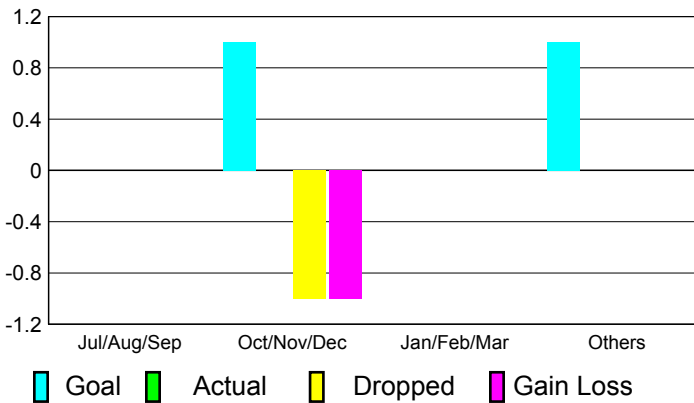

2010-2011 GMT Reports for District (or Undistricted) **District 18 E**

GMT: **CARL HARRELL**

Location: **GEORGIA**

GMT CA: **1**

CLUBS

Club Results
2010-2011

Clubs
2009-2010

Month	New Club Goal	Actual New Clubs	Actual Dropped Clubs	Gain/Loss of Clubs	Gain/Loss of Clubs
Jul/Aug/Sep	0	0	0	0	0
Oct/Nov/Dec	1	0	-1	-1	0
Jan/Feb/Mar	0	0	0	0	0
Apr/May/June	1	0	0	0	0
Totals	2	0	-1	-1	0

Club Results 2010-2011

Goal, New, Dropped, Gain/Loss

Comparison of Club Gain/Loss

Current Year Compared to the Previous Year

YTD Status Quo Clubs 2010-2011

Status Quo Clubs Compared to Status Quo Members

MEMBERSHIP

Membership Results
2010-2011

Membership
2009-2010

Month	Net Memb Goal	Actual New Memb	Actual Dropped Memb	Gain/Loss of Memb	Gain/Loss of Memb
Jul/Aug/Sep	1	20	-17	3	-3
Oct/Nov/Dec	21	12	-35	-23	5
Jan/Feb/Mar	1	15	-37	-22	-3
Apr/May/June	21	21	-29	-8	-36
Totals	44	68	-118	-50	-37