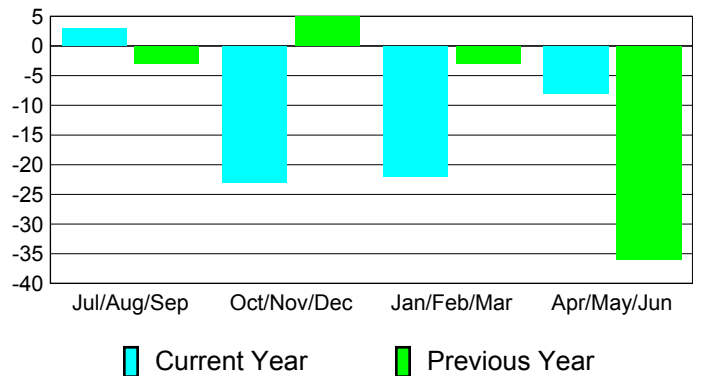

Membership Results
2010-2011

Membership
2009-2010

Month	Net Memb Goal	Actual New Memb	Actual Dropped Memb	Gain/Loss of Memb	Gain/Loss of Memb
Jul/Aug/Sep	1	20	-17	3	-3
Oct/Nov/Dec	21	12	-35	-23	5
Jan/Feb/Mar	1	15	-37	-22	-3
Apr/May/June	21	21	-29	-8	-36
Totals	44	68	-118	-50	-37

Membership Results 2010-2011

Goal, New, Dropped, Gain/Loss

Comparison of Membership Gain/Loss

Current Year Compared to the Previous Year

Gender Comparison 2010-2011

Jul/Aug/Sep

Oct/Nov/Dec

Jan/Feb/Mar

Apr/May/June

Male

Female