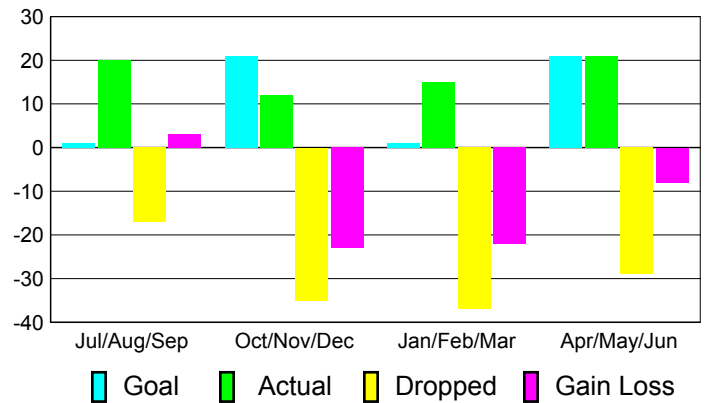

Membership Results 2010-2011

Goal, New, Dropped, Gain/Loss

Comparison of Membership Gain/Loss

Current Year Compared to the Previous Year